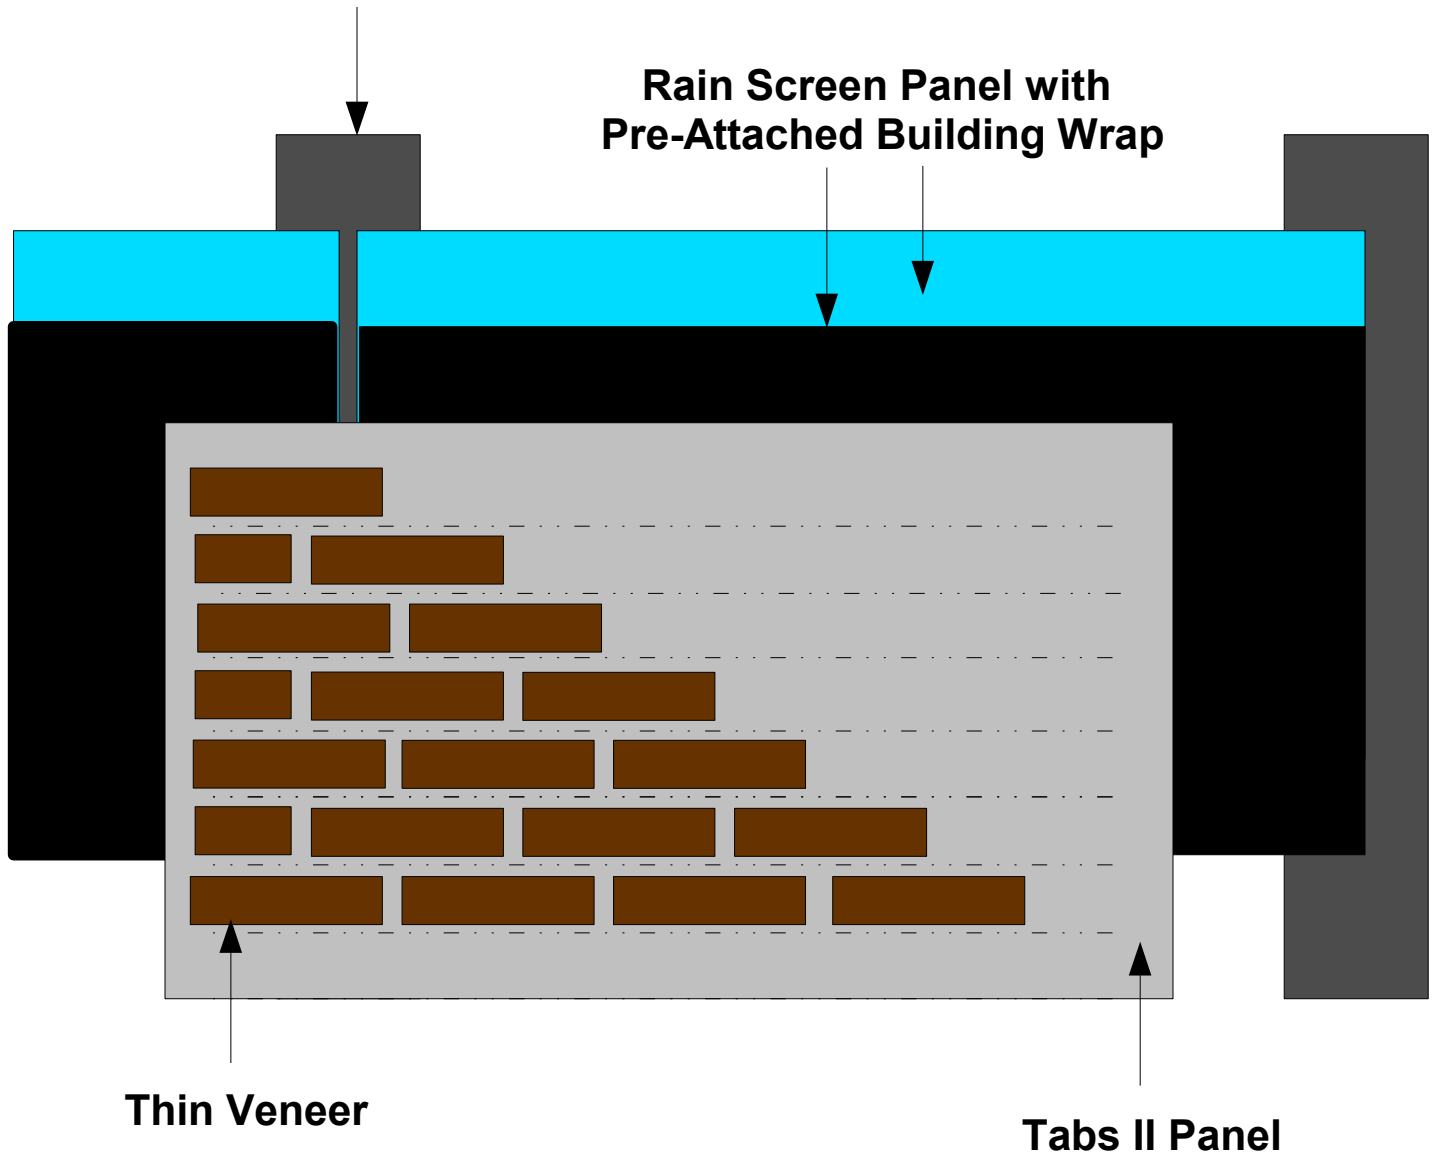

TABS RAIN SCREEN PANEL ASSEMBLY

Install Tabs 9" Flashing Tape

Note: When installing Tabs Rain Screen Panel, always install panels hand tight panel to panel.

TYPICAL FIELD ASSEMBLY

TABS RAIN SCREEN WINDOW ASSEMBLY