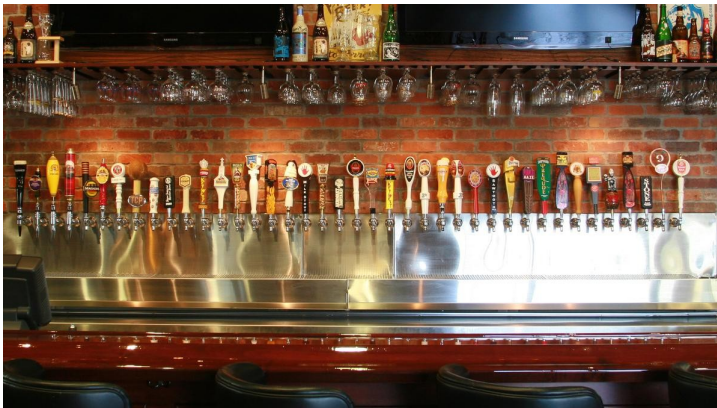

Keeping TABS on the Thin Veneer Industry

TABS WALL SYSTEMS, LLC

Interior Installations – The TABS Wall System

1st Quarter 2016

While used extensively in exterior applications for projects ranging from hotels to shopping malls to retail and high rises, the **TABS Wall System** is an excellent choice for interior applications as well.

CROCKER PARK

The **TABS Wall System**, offers a G-90 galvanized, paint coated and produced from a higher grade of steel than any other manufacturers in the market. In addition, the TABS Wall System's use in interior applications is supported by independent testing with a 2-hour fire rating, flame spread and smoke development indexes of zero (0). In addition, and highly critical in many interior applications, the **TABS Wall System** meets acceptance criteria and resists fungal contamination.