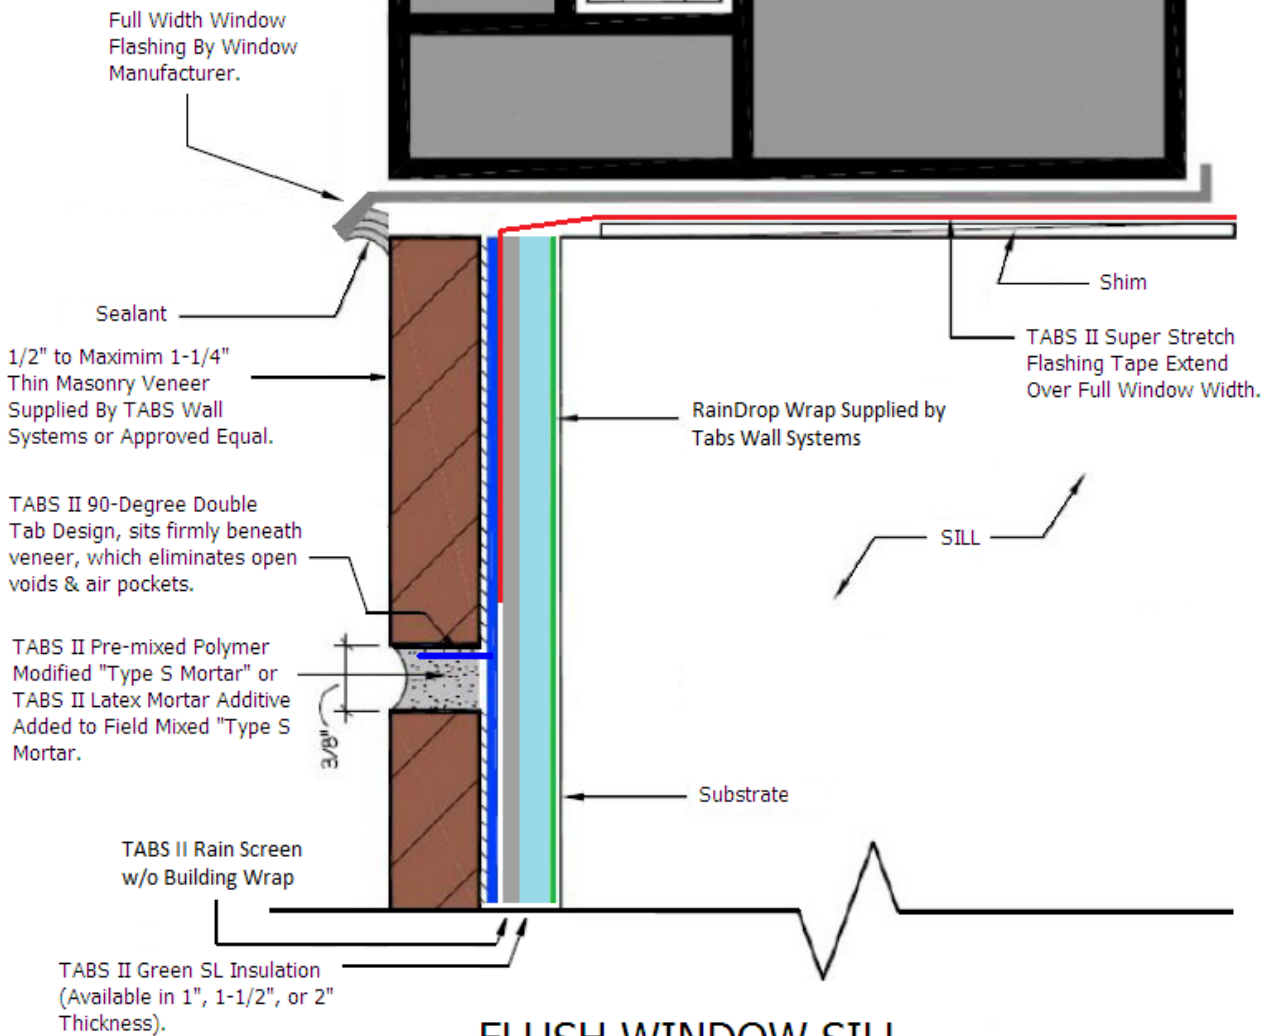

Disclaimer of Liability - This detail is meant to show the installation of the TABS II & IP System only. Always check first with the window manufacturer for their recommendation on how to flash & install their windows.

**FLUSH WINDOW SILL**  
SCALE: FULL / LAST REVISION: 10-20-11