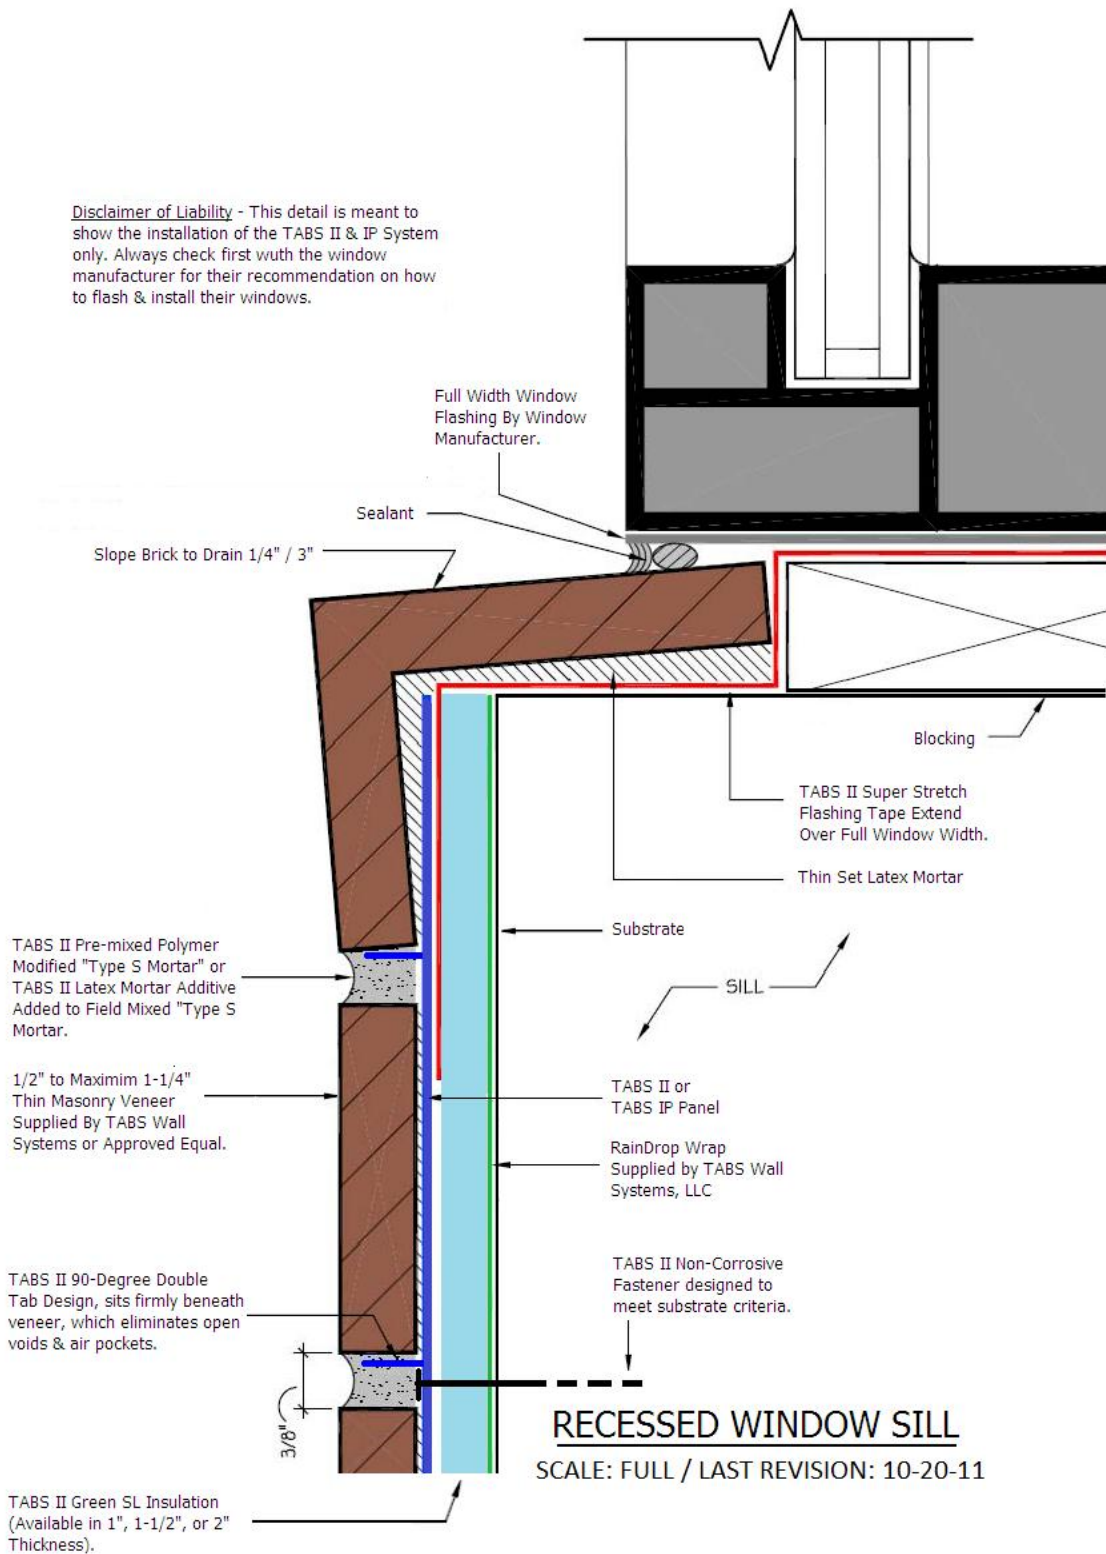

Disclaimer of Liability - This detail is meant to show the installation of the TABS II & IP System only. Always check first with the window manufacturer for their recommendation on how to flash & install their windows.

RECESSED WINDOW SILL

SCALE: FULL / LAST REVISION: 10-20-11