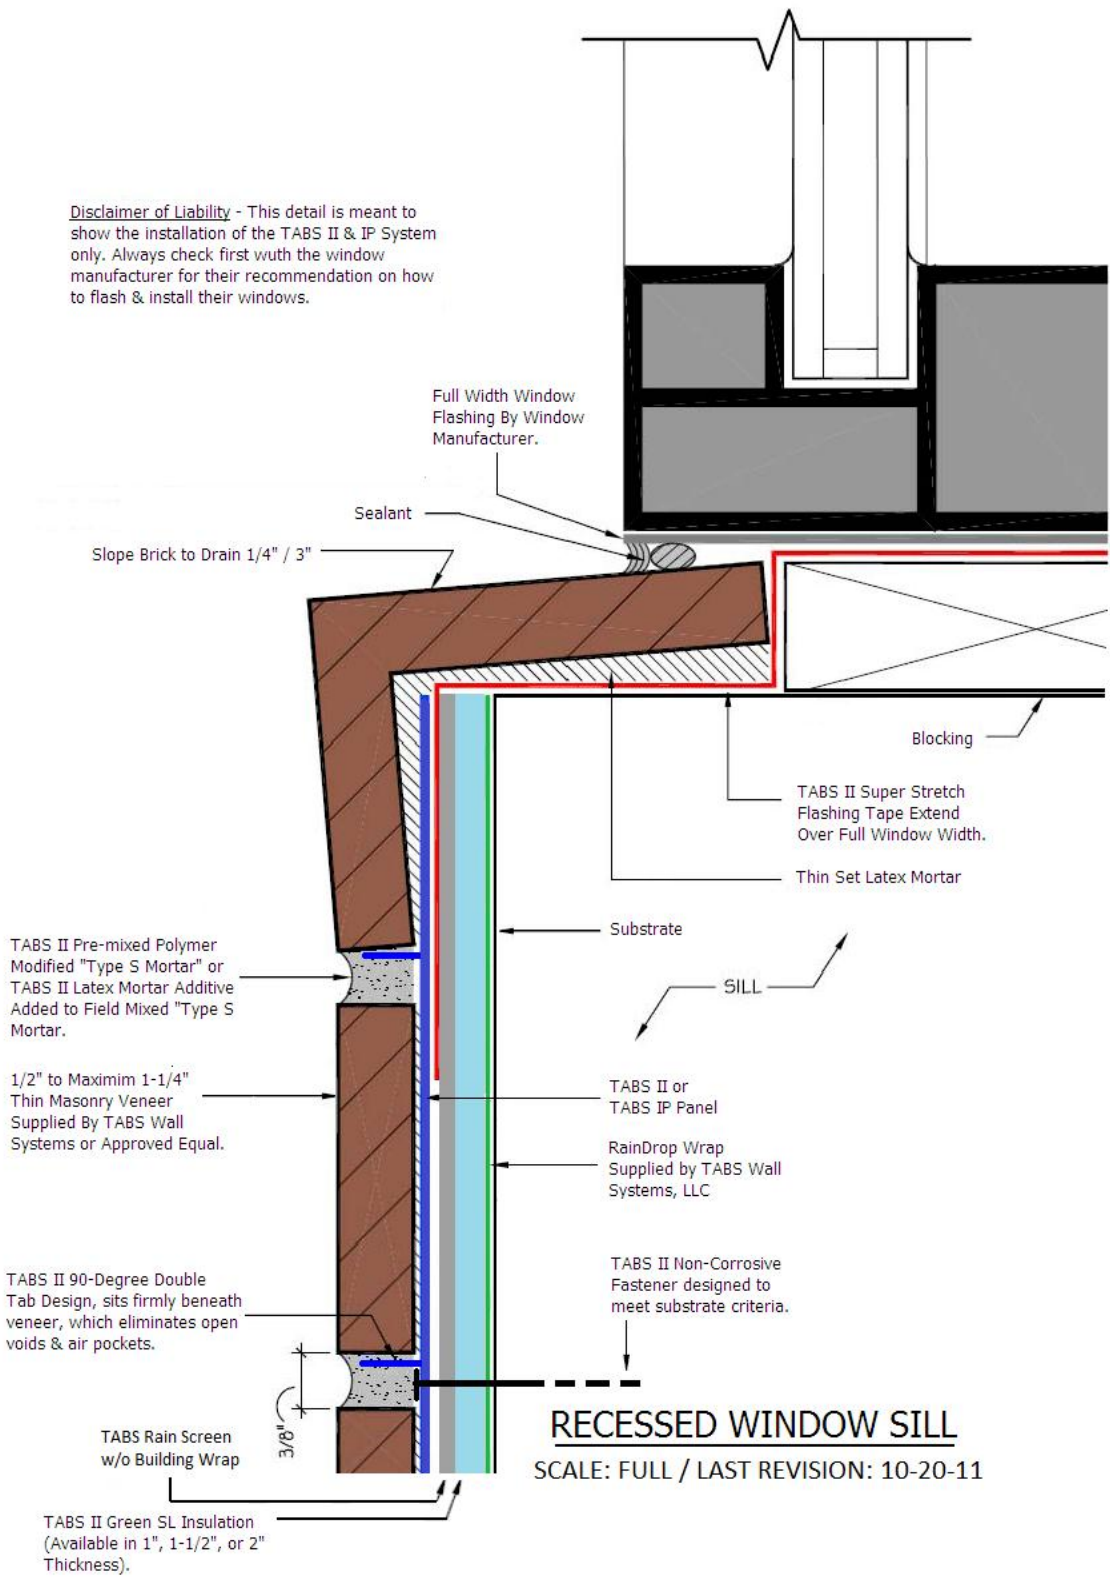

Disclaimer of Liability - This detail is meant to show the installation of the TABS II & IP System only. Always check first with the window manufacturer for their recommendation on how to flash & install their windows.

RECESSED WINDOW SILL
 SCALE: FULL / LAST REVISION: 10-20-11