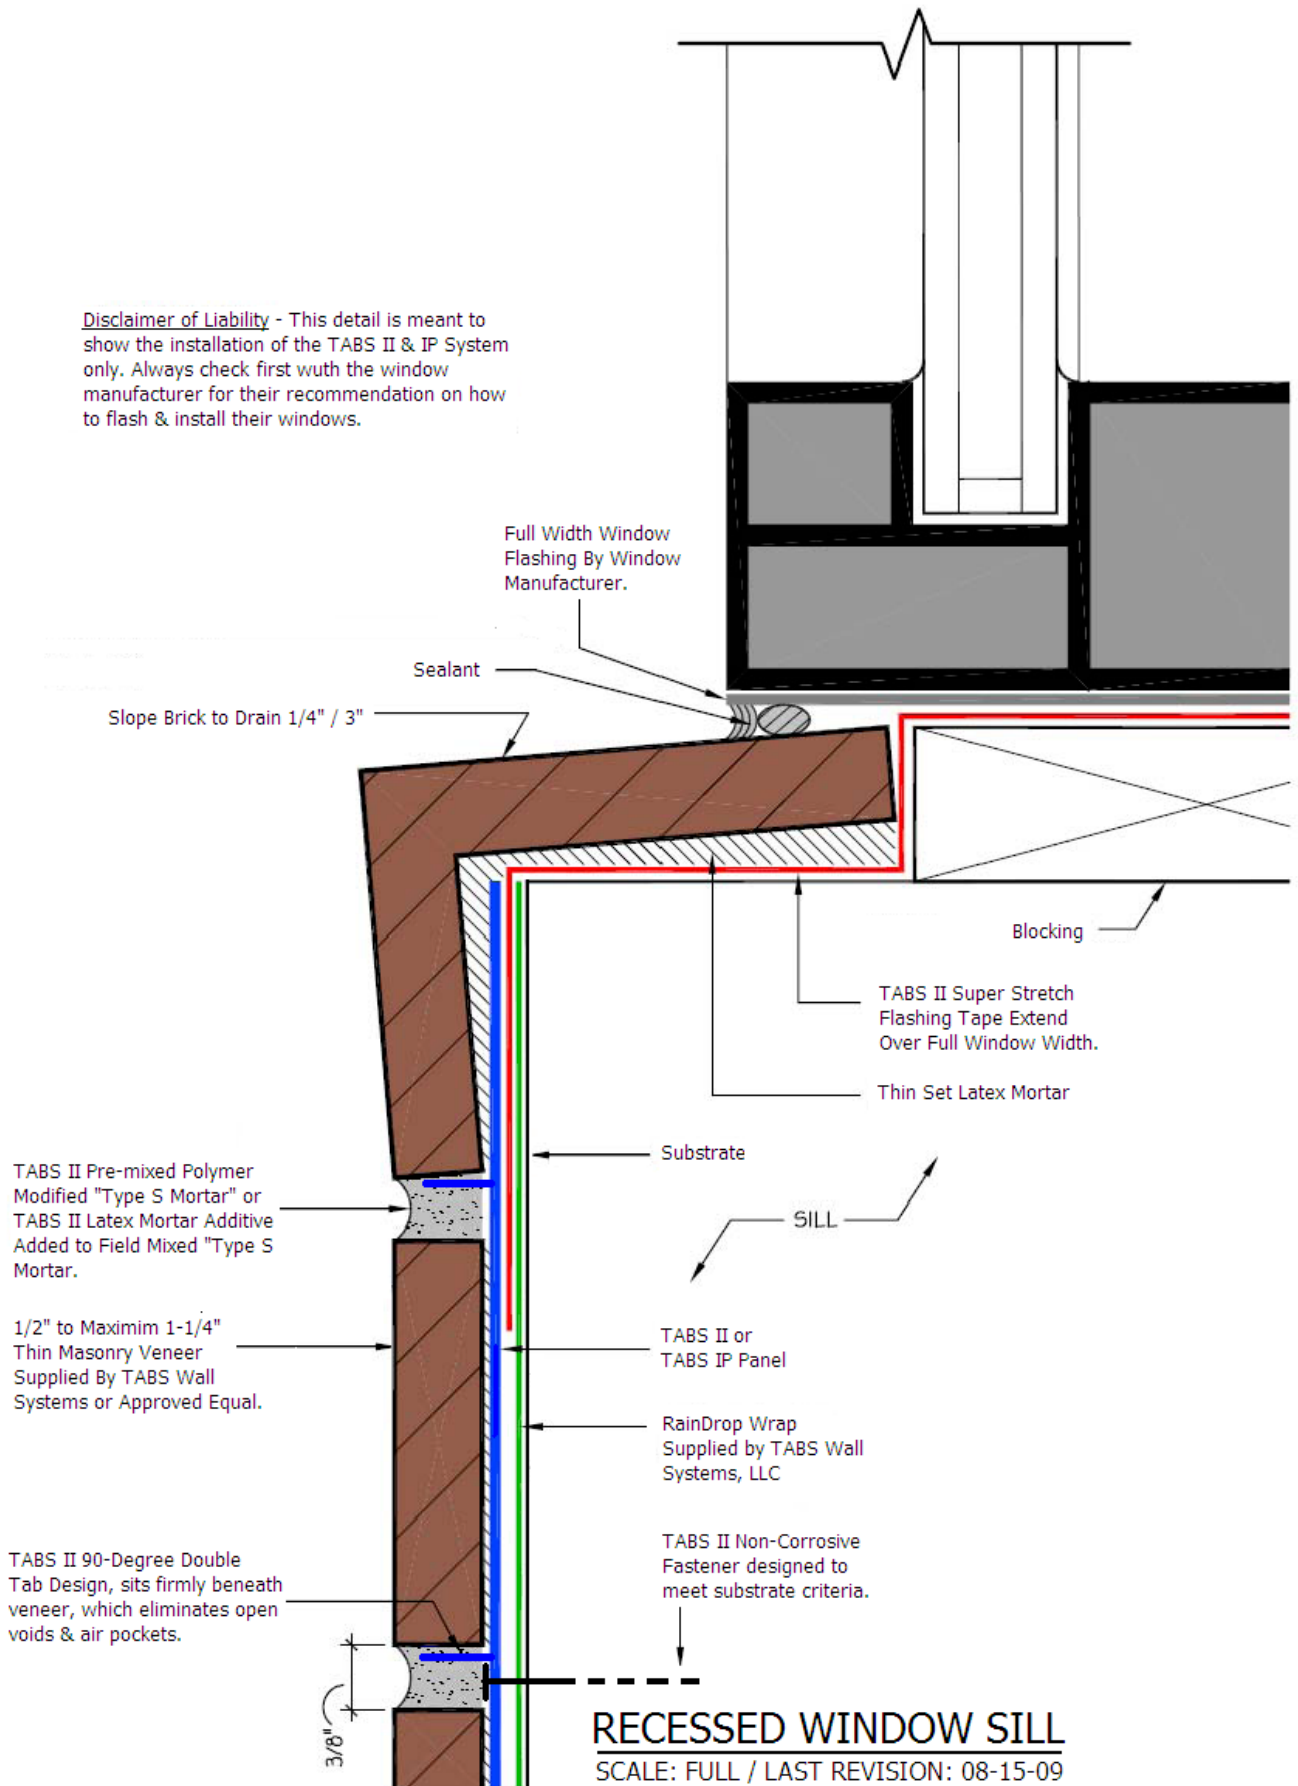

Disclaimer of Liability - This detail is meant to show the installation of the TABS II & IP System only. Always check first with the window manufacturer for their recommendation on how to flash & install their windows.

RECESSED WINDOW SILL

SCALE: FULL / LAST REVISION: 08-15-09